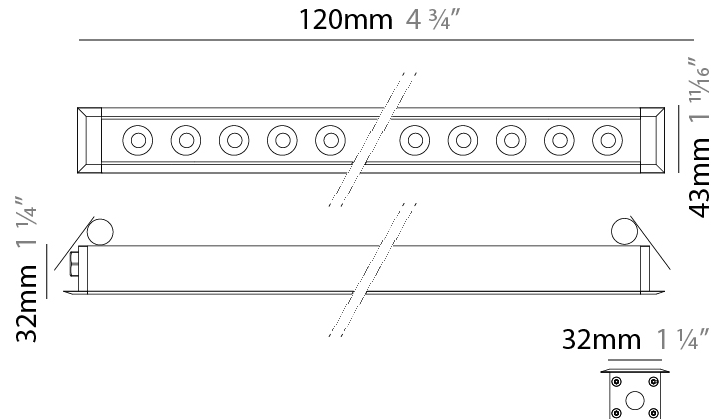

E9Q111- -
base number   Finish   Lens
                         Options   Options

1. To build a product code in our configurator select the specify button on the base model # product page
2. To build a manual product code on this datasheet choose from the options listed below in blue font and add the suffix to the base model #

GENERAL

Series: Mini Corniche
Brand: Platek
Division: Exterior
Mounting Type: Recessed
Mounting Location: Ceiling
Subcategory: Downlight

PHYSICAL

Shape: Rectangle
Length (mm): 120
Length (in): 4 ¾
Width (mm): 43
Width (in): 1 ⅝
Height (mm): 32
Height (in): 1 ¼
Ceiling Thickness (mm): 2 - 13
Ceiling Thickness (in): 1/16 - 1/2
Light Distribution: Downlight
Installation Requirement: 36mm / 1 7/16" x 110mm / 4 5/16"
Diffuser: Clear tempered glass
Gasket: Gore-Tex valve to prevent condensation
Fixture Finish: [BLK](#) / [WHI](#) / [GRY](#) / [COR](#) / [ANT](#) / [BRZ](#)
Fixture Material: Extruded Aluminum

ELECTRICAL

Lamp Type: LED
Total Output Wattage (W): 6
Dimming: Bluetooth technology or DMX
Control Gear: DMX
Driver Included: No
Driver Location: Remote
Driver Type: Constant Current - Universal
Driver Class: Class 2
Input Voltage (V): 120 - 277
Constant Current (MA): 500

LED

Number of LEDs: 4
Color Temperature (°K): RGBW
CRI: >80 CRI
Lamp Life (hrs): 60000
Special LEDs offerings: RGBW

OPTICAL

Optic°: [26](#) / [40](#) / [ELL](#)

RATINGS AND CERTIFICATIONS

Certified By: Certified for North American Standards
IP rating: IP65
IK Rating: IK07
Bug Rating: B1 U0 G0