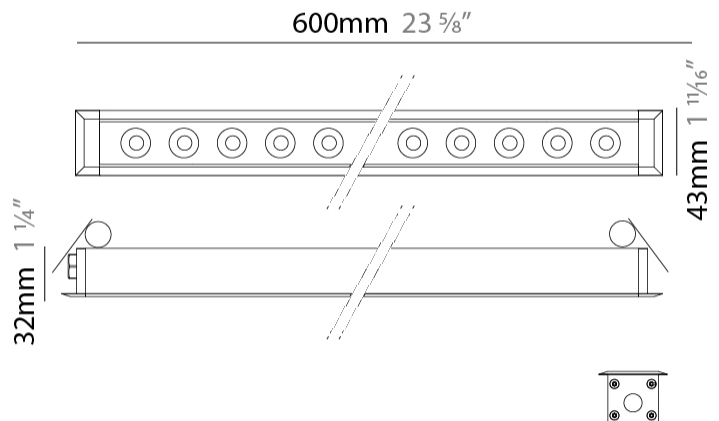

1. To build a product code in our configurator select the specify button on the base model # product page
2. To build a manual product code on this datasheet choose from the options listed below in blue font and add the suffix to the base model #

GENERAL

Series: Mini Corniche
Brand: Platek
Division: Exterior
Mounting Type: Recessed
Mounting Location: Ceiling
Subcategory: Downlight

PHYSICAL

Shape: Rectangle
Length (mm): 620
Length (in): 24 ³/₈
Width (mm): 43
Width (in): 1 ⁵/₈
Height (mm): 32
Height (in): 1 ¹/₄
Ceiling Thickness (mm): 2 - 13
Ceiling Thickness (in): 1/16 - 1/2
Light Distribution: Downlight
Weight (kg): 1.3
Weight (lbs): 2.8
Diffuser: Clear tempered glass
Gasket: Gore-Tex valve to prevent condensation
Fixture Finish: BLK / WHI / GRY / COR / ANT / BRZ
Fixture Material: Extruded Aluminum
Cut-out Measurements: 36mm / 1 7/16" x 610mm / 24"

ELECTRICAL

Lamp Type: LED
Total Output Wattage (W): 23
Dimming: Bluetooth technology or DMX
Control Gear: DMX
Driver Included: No
Driver Location: Remote
Driver Type: Constant Current - Universal
Driver Class: Class 2
Input Voltage (V): 120 - 277
Constant Current (MA): 500

LED

Color Temperature (°K): RGBW
CRI: >80 CRI
Lamp Life (hrs): 60000
Special LEDs offerings: RGBW

OPTICAL

Optic°: 26 / 40 / ELL

RATINGS AND CERTIFICATIONS

Certified By: Certified for North American Standards
IP rating: IP65
IK Rating: IK07
Bug Rating: B1 U0 G0