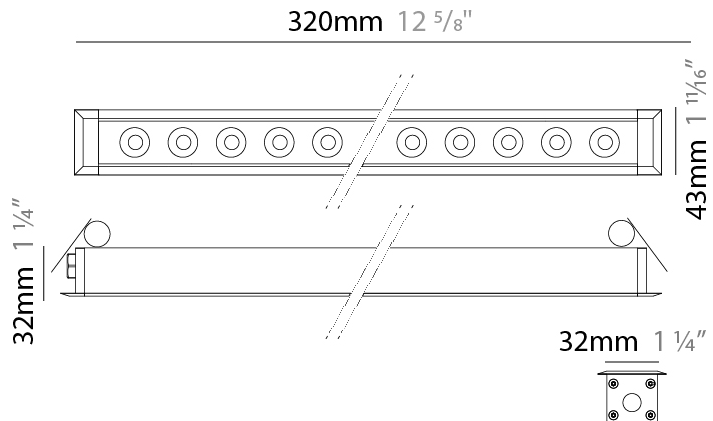

1. To build a product code in our configurator select the specify button on the base model # product page
2. To build a manual product code on this datasheet choose from the options listed below in blue font and add the suffix to the base model #

GENERAL

Series: Mini Corniche
Brand: Platek
Division: Exterior
Mounting Type: Recessed
Mounting Location: Ceiling
Subcategory: Downlight

PHYSICAL

Shape: Rectangle
Length (mm): 320
Length (in): 12 5/8
Width (mm): 43
Width (in): 1 7/16
Height (mm): 32
Height (in): 1 1/4
Ceiling Thickness (mm): 2 - 13
Ceiling Thickness (in): 1/16 - 1/2
Light Distribution: Downlight
Weight (kg): 0.8
Weight (lbs): 1.76
Diffuser: Clear tempered glass
Gasket: Gore-Tex valve to prevent condensation
Fixture Finish: [BLK](#) / [WHI](#) / [GRY](#) / [COR](#) / [ANT](#) / [BRZ](#)
Fixture Material: Extruded Aluminum
Cut-out Measurements: 36mm / 1 7/16" x 310mm / 12 3/16"

ELECTRICAL

Lamp Type: LED
Total Output Wattage (W): 11.5
Dimming: Bluetooth technology or DMX
Control Gear: DMX
Driver Included: No
Driver Location: Remote
Driver Type: Constant Current - Universal
Driver Class: Class 2
Input Voltage (V): 120 - 277
Constant Current (MA): 500

LED

Number of LEDs: 8
Color Temperature (°K): RGBW
CRI: >80 CRI
Lamp Life (hrs): 60000
Special LEDs offerings: RGBW

OPTICAL

Optic°: [26](#) / [40](#) / [ELL](#)

RATINGS AND CERTIFICATIONS

Certified By: Certified for North American Standards
IP rating: IP65
IK Rating: IK07
Bug Rating: B1 U0 G0